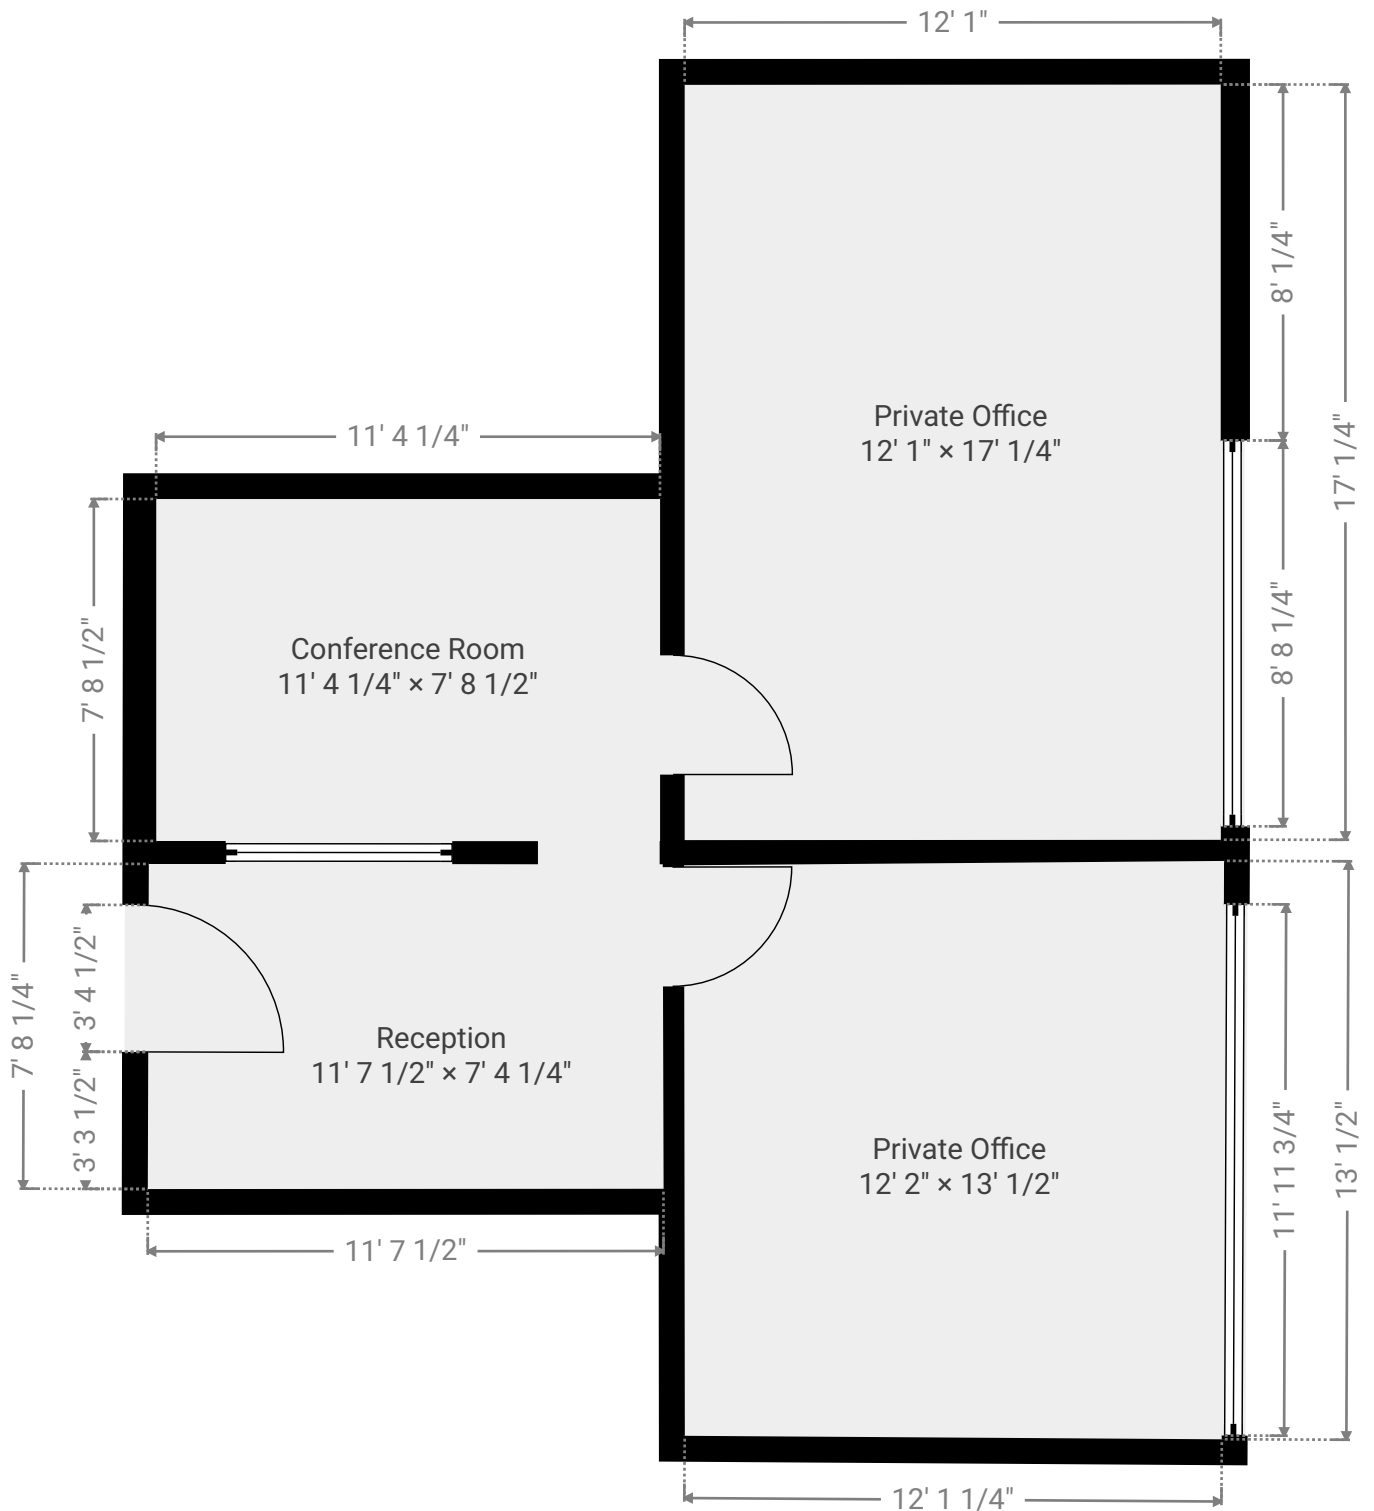

Craig Building - Suite 201

14852 Ventura Blvd, Suite #201, 91403 Sherman Oaks, CA, USA
FLOORS: 1 • ROOMS: 4

▼ Suite 201

ROOMS: 4

THIS FLOORPLAN IS PROVIDED WITHOUT WARRANTY OF ANY KIND EITHER EXPRESS OR IMPLIED. THERE IS NO ONE "OFFICIAL" SIZE SOURCE OR "STANDARD" METHOD OF CALCULATING EXTERIOR STRUCTURE SIZE, INTERIOR SPACE OR SQUARE FOOTAGE. TENANT SHOULD RETAIN AND RELY ON THEIR OWN EXPERTS TO MEASURE STRUCTURAL SIZE AND/OR SQUARE FOOTAGE.